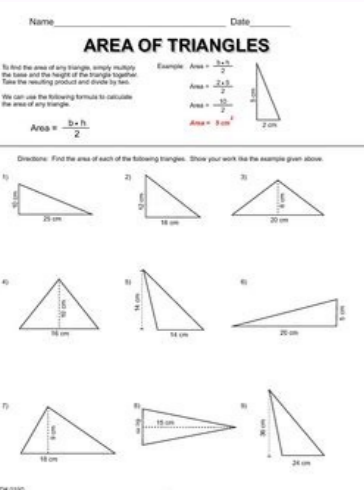

c) Area = 112 m²