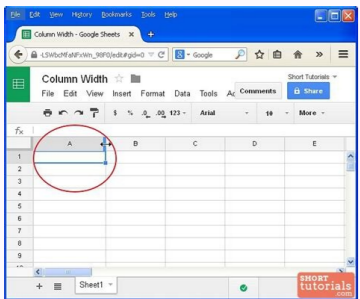

Google sheets column width iphone

Printers.xlsx

File Edit View Insert Format Data Tools Add-ons Help All changes saved in Drive

	A	B	C	D	E	F	G	H	I	J	K	L
1	Xerox phaser 6180											
2	Xerox phaser 7400							Xerox phaser 7400				
3	Xerox XCB30 / XC 830							Xerox XCB30 / XC 830				
4	Xerox WorkCentre 7665							Xerox WorkCentre 7665				
5	Xerox DocuColor 250							Xerox DocuColor 250				
6	Xerox Phaser 7750							Xerox Phaser 7750				
7	Xerox WorkCentre XE60							Xerox WorkCentre XE60				
8	Xerox Phaser 6130							Xerox Phaser 6130				
9	Xerox Phaser 6120 (maybe tektonix)							Xerox Phaser 6120 (maybe tektonix)				
10	Xerox Phaser 4510							Xerox Phaser 4510				
11	Xerox Phaser 6360							Xerox Phaser 6360				
12	Xerox Phaser 3250							Xerox Phaser 3250				
13	Xerox Phaser 6125							Xerox Phaser 6125				
14	Xerox Phaser 7300							Xerox Phaser 7300				
15	Toshiba E-Studio 162							Toshiba E-Studio 162				
16	Toshiba E-Studio 170F							Toshiba E-Studio 170F				
17	Toshiba E-Studio 203L							Toshiba E-Studio 203L				

	A	B
1	Date	Item
2	8/19/2015	Notebook
3	7/18/2015	Pencil Case
4	6/15/2015	Pencil Case
5	5/7/2015	Pen
6	4/12/2015	

	A	B	C	D
1	Total Score	player		
2	46	Ash	-14	
3	48	jacob	21	
4	72	Joanna	10	
5	80	Timmy	12	
6				
7				
8