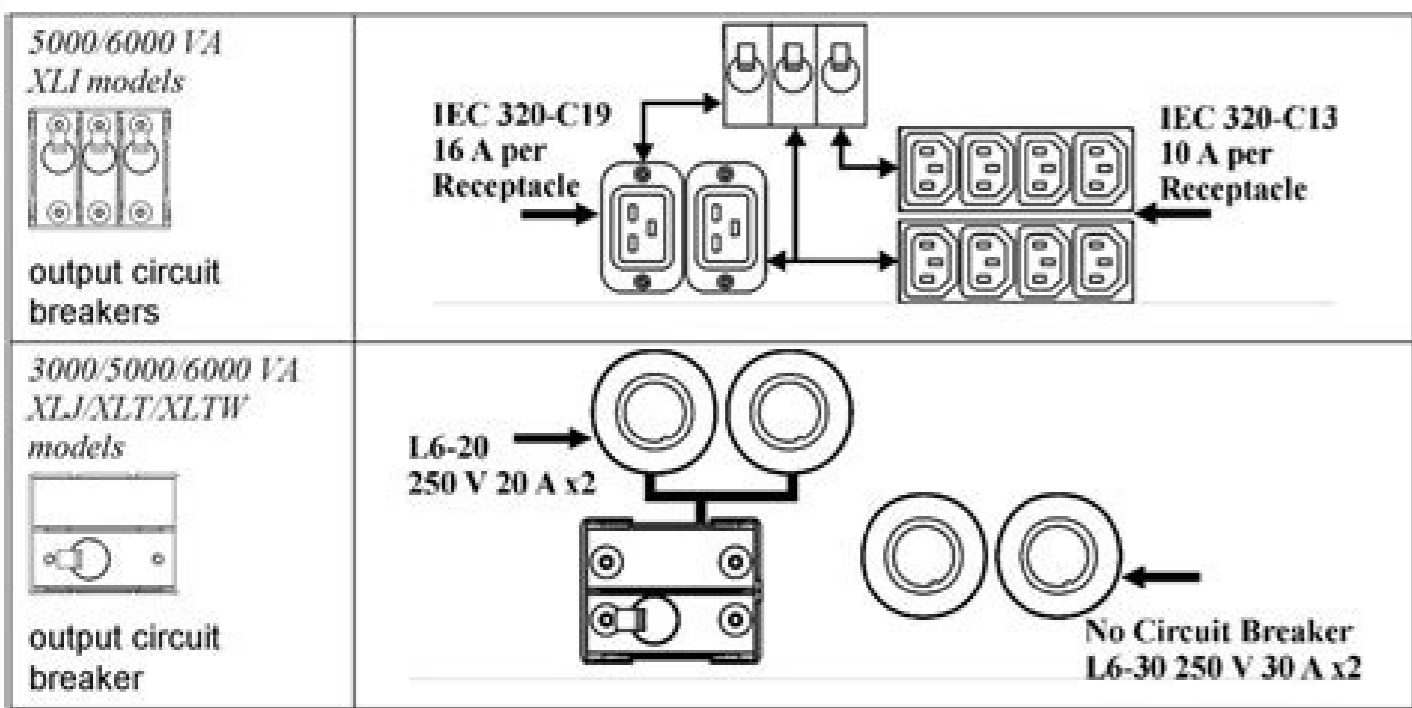

BASIC CONNECTORS

serial com	Power management software and interface kits can be used with the UPS. Use only interface kits supplied or approved by APC. Any other serial interface cable will be incompatible with the UPS connector.
normal bypass	Manual bypass enables the user to manually put connected equipment into bypass mode.
EPO terminal	Emergency Power Off terminal allows the user to connect the UPS to the central EPO system.
TVSS screw	The UPS features a transient voltage surge-suppression (TVSS) screw for connecting the ground lead on surge suppression devices such as telephone and network line protectors. When connecting grounding cable, disconnect the unit from the utility power outlet.
external battery pack connector	Optional external battery packs provide extended runtime during power outages. These units support up to ten external battery packs. See the APC Web site, www.apc.com for the information on the external battery pack, SURT192XLBP.

Apc smart ups 3000 rack mount manual. Apc smart ups 3000 rack mount battery replacement procedure. Apc smart ups 3000 rack mount battery pack. Apc smart-ups 3000 rack mount battery replacement. Apc smart ups 3000 rack mount kit. Apc smart ups 3000 xl rack mount battery replacement. Apc smart-ups 3000 xl rack mount.