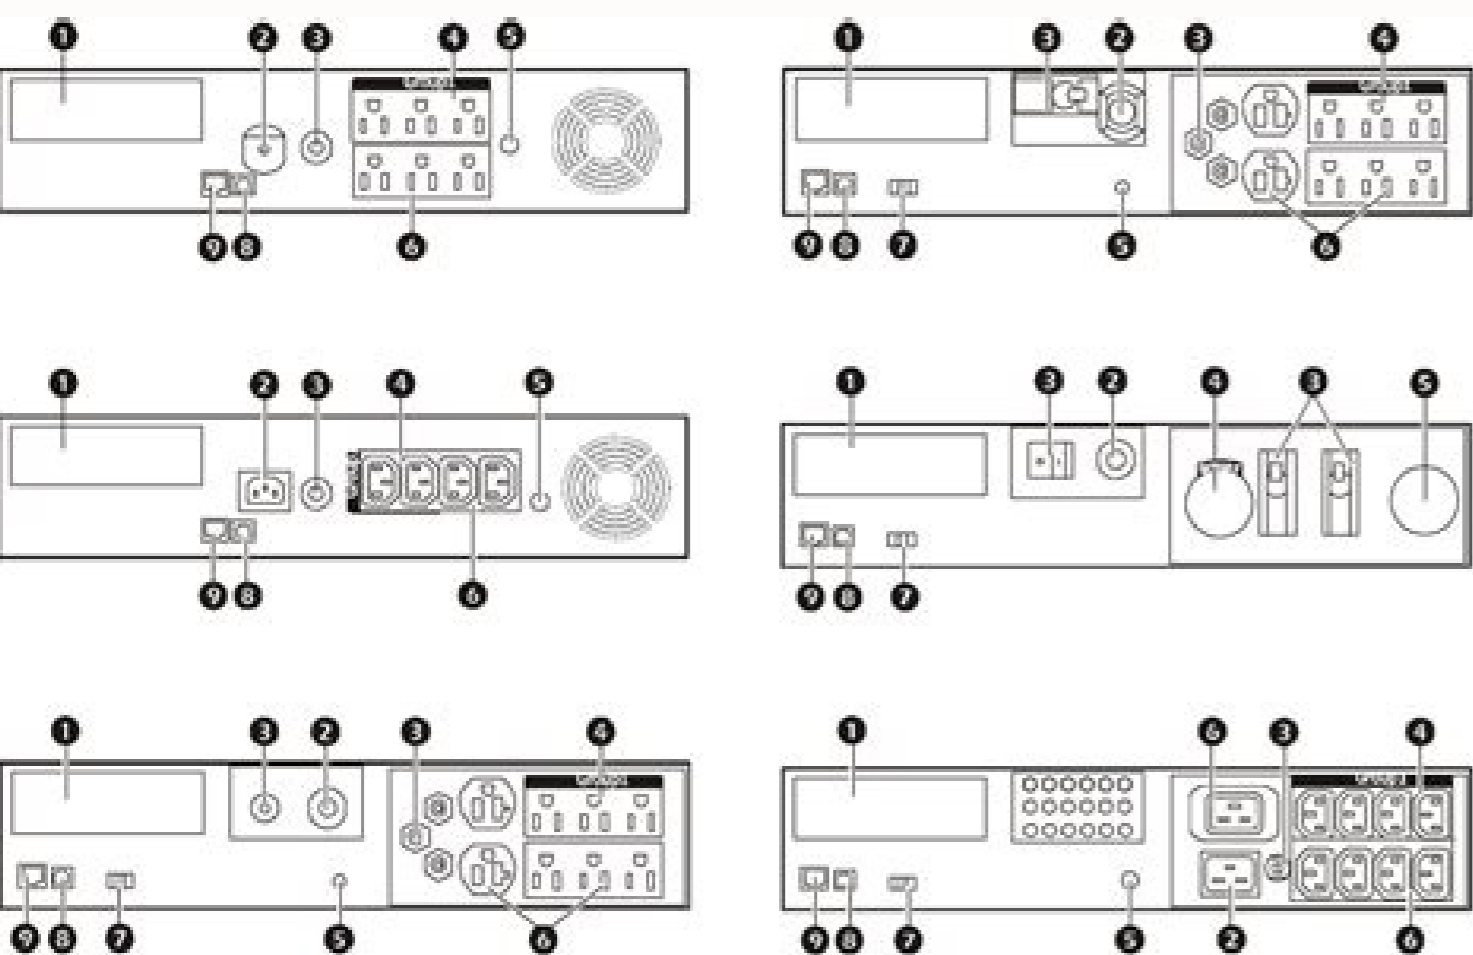

I'm not robot

**Next**

**BASIC CONNECTORS**

 <p><b>serial com</b></p>	<p>Power management software and interface kits can be used with the UPS.  <b>Use only interface kits supplied or approved by APC.</b>  <b>Any other serial interface cable will be incompatible with the UPS connector.</b></p>
 <p><b>normal bypass</b></p>	<p>Manual bypass enables the user to manually put connected equipment into bypass mode.</p>
 <p><b>EPO terminal</b></p>	<p>Emergency Power Off terminal allows the user to connect the UPS to the central EPO system.</p>
 <p><b>TVSS screw</b></p>	<p>The UPS features a transient voltage surge-suppression (TVSS) screw for connecting the ground lead on surge suppression devices such as telephone and network line protectors.  <b>When connecting grounding cable, disconnect the unit from the utility power outlet.</b></p>
 <p><b>external battery pack connector</b></p>	<p>Optional external battery packs provide extended runtime during power outages. These units support up to ten external battery packs.          See the APC Web site, <a href="http://www.apc.com">www.apc.com</a> for the information on the external battery pack, SURT192XLBP.</p>